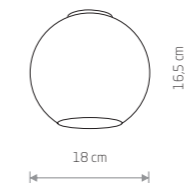

CAMELEON MONACO
10205

CAMELEON MONACO

glass, painted steel

10205

works with / zastosuj z / применять с

1 × CAMELEON CABLE E27

CAMELEON MONACO

glass, painted steel

10204

works with / zastosuj z / применять с

1 × CAMELEON CABLE E27

CAMELEON MONACO

glass, painted steel

10203

works with / zastosuj z / применять с

1 × CAMELEON CABLE E27

BLACK P013 RAL 9005

SMOKED